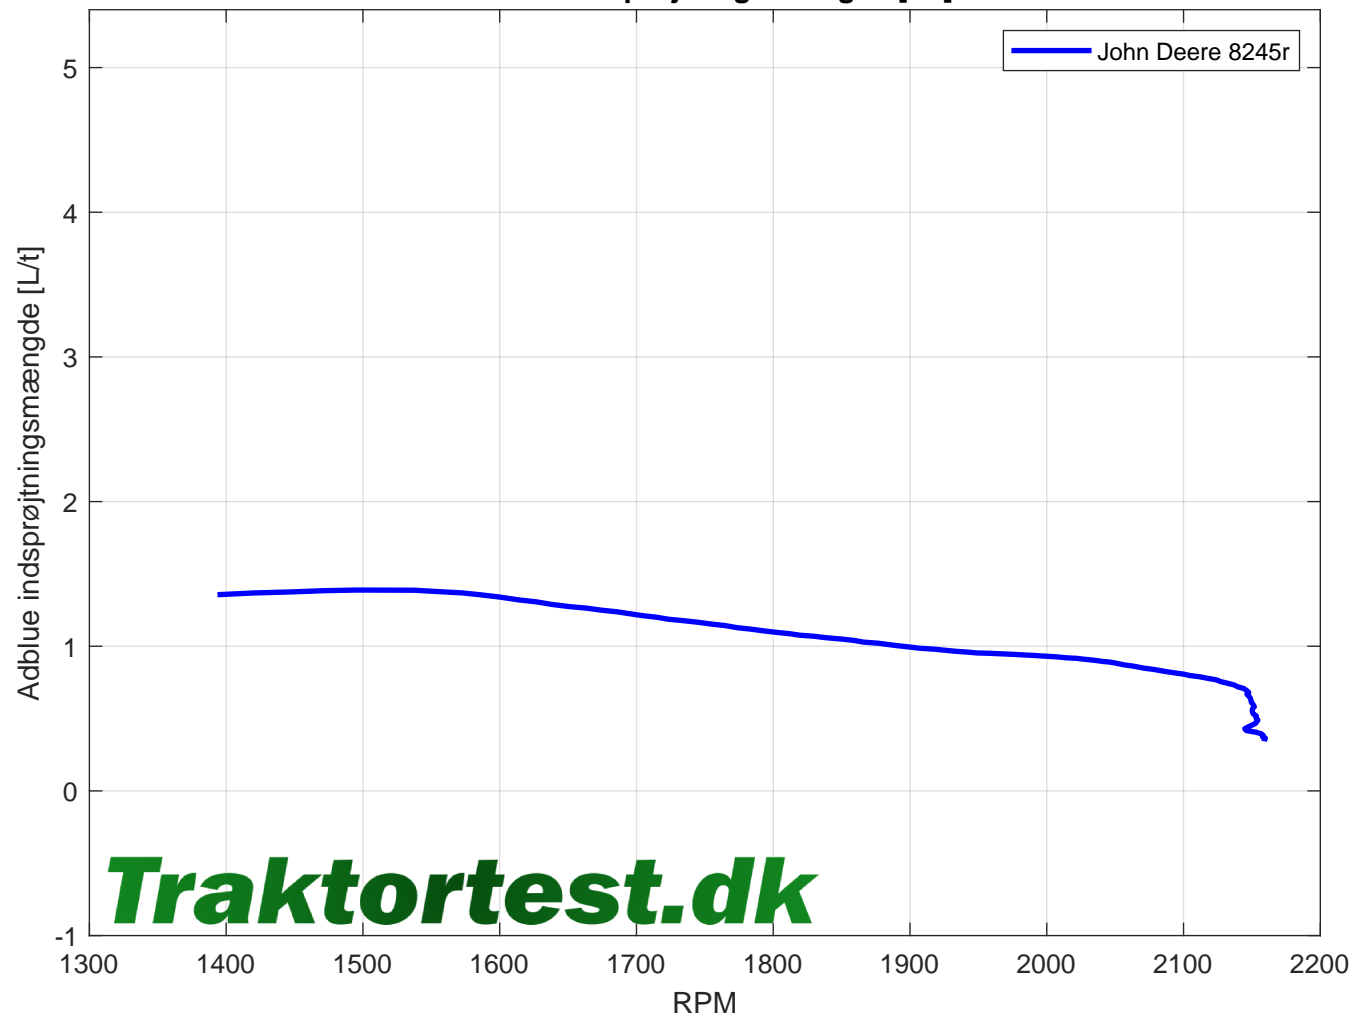

Adblue indsprøjtningmængde [L/t]

Traktortest.dk