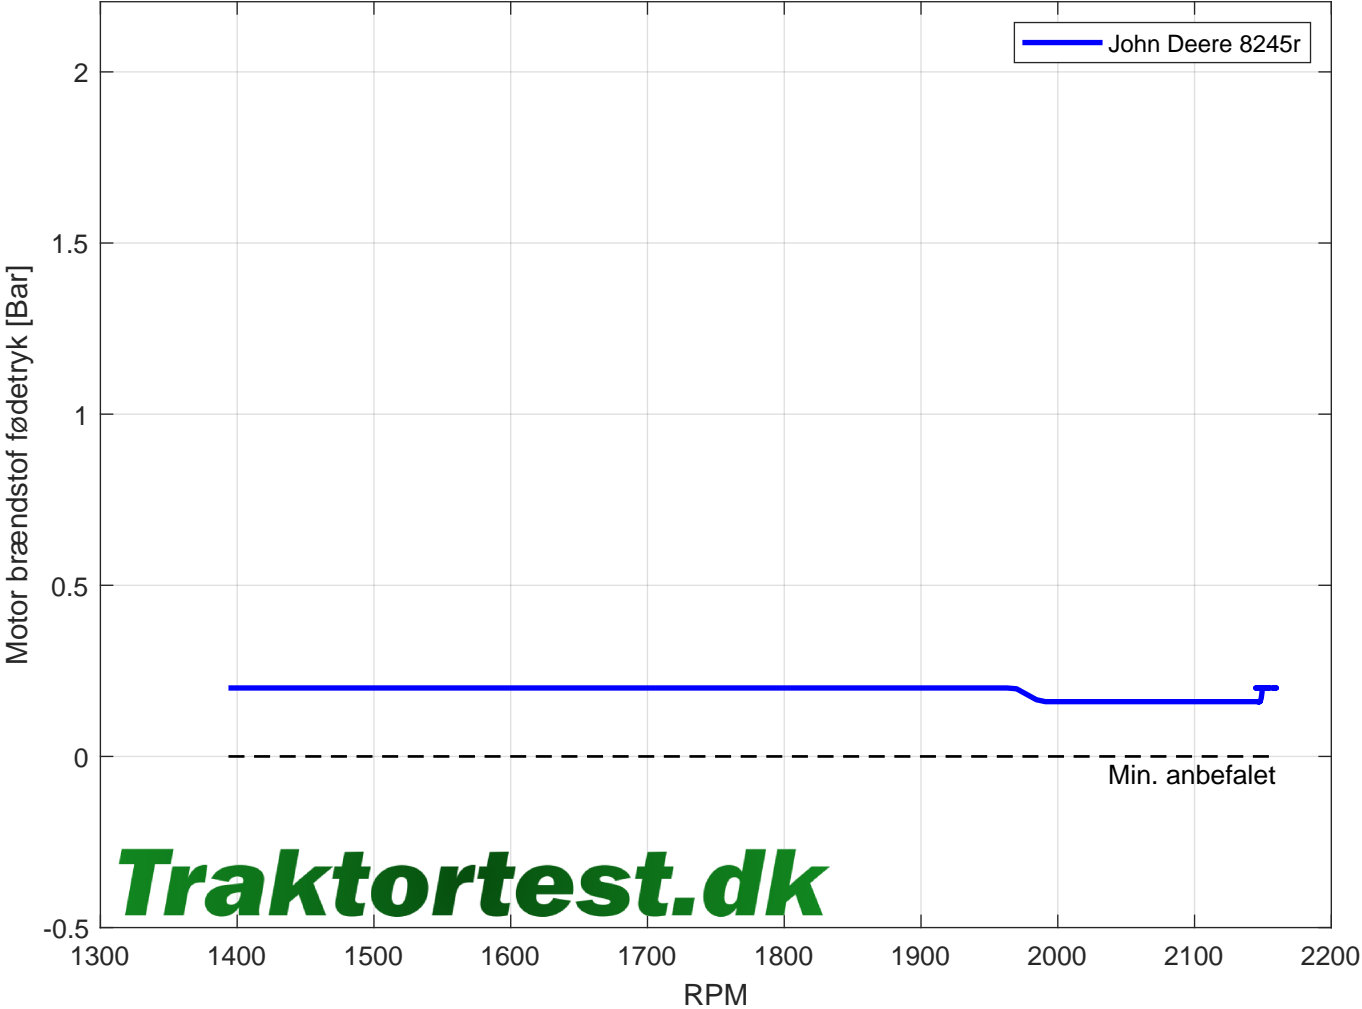

Motor brændstof fødetryk [Bar]

Traktortest.dk