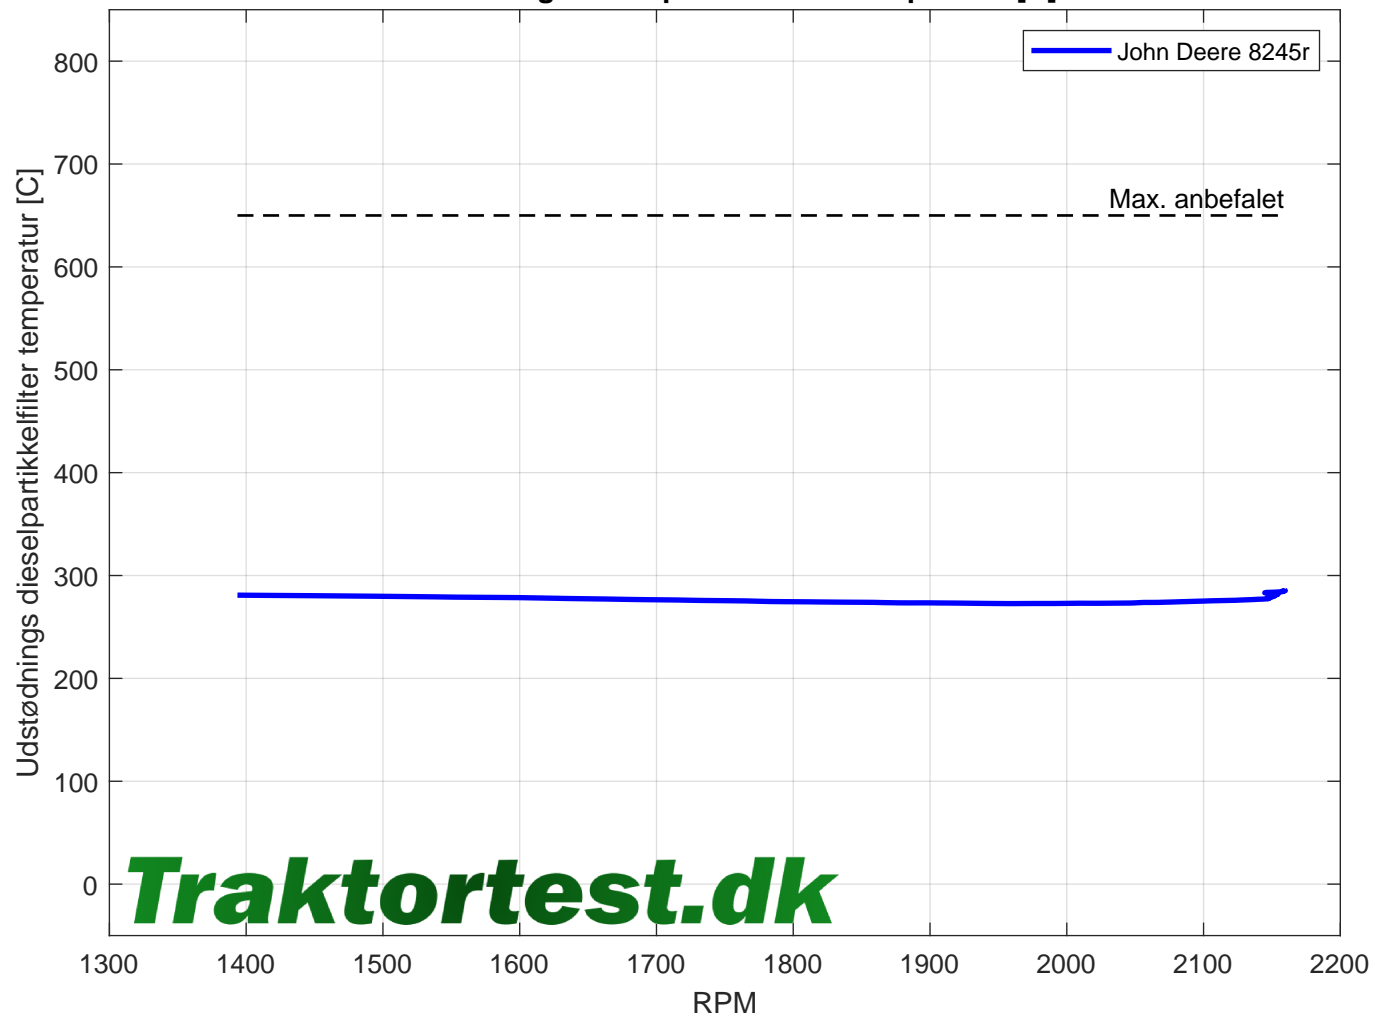

Udstødnings dieselpartikkelfilter temperatur [C]

Traktortest.dk