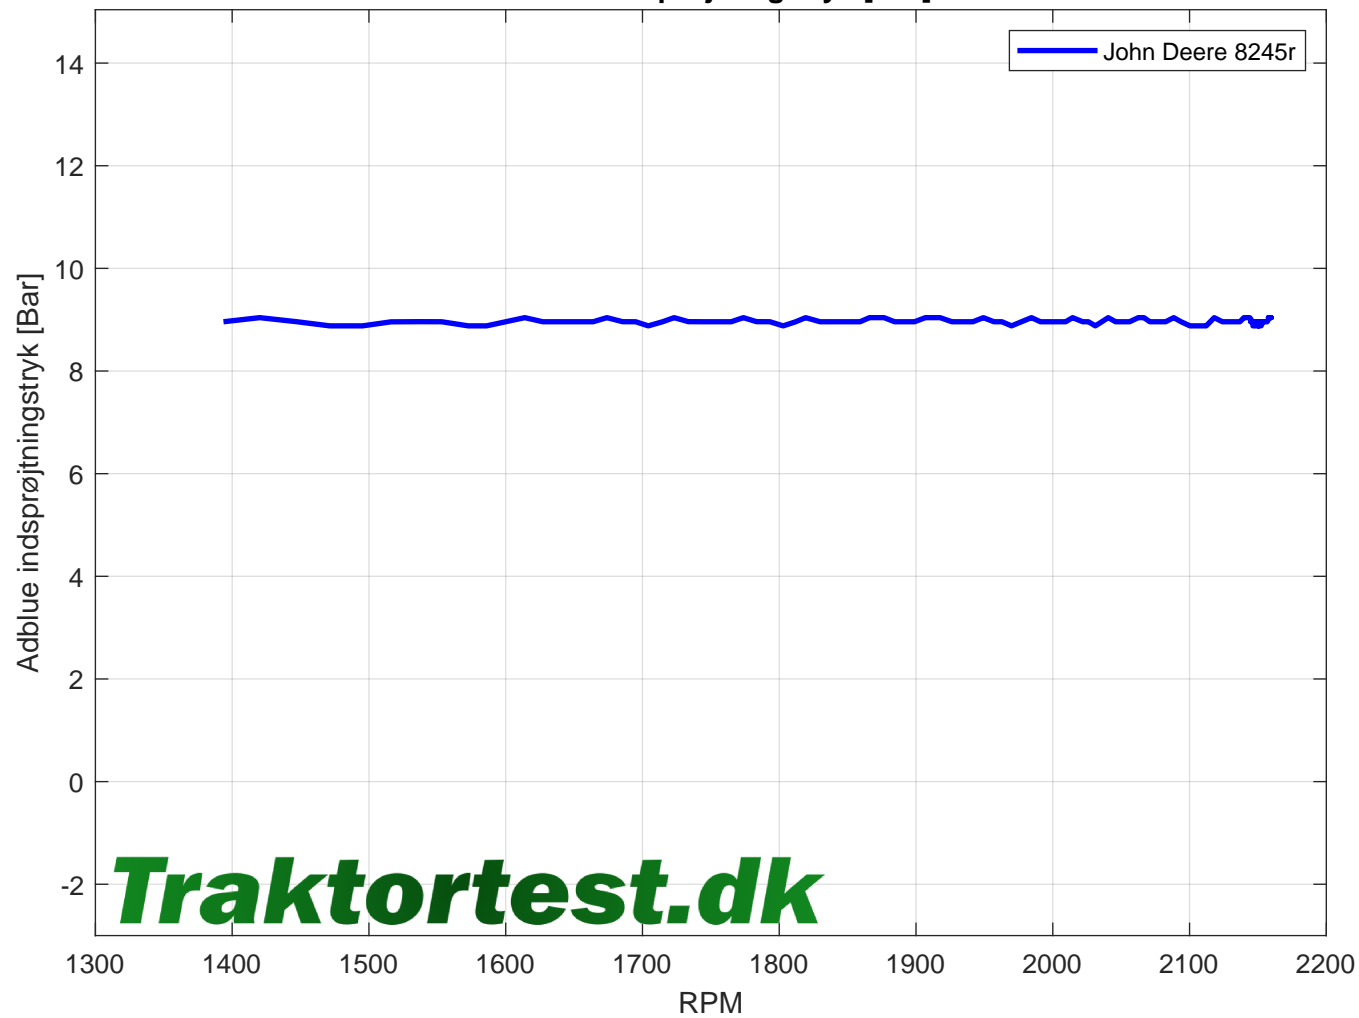

Adblue indsprøjtningstryk [Bar]