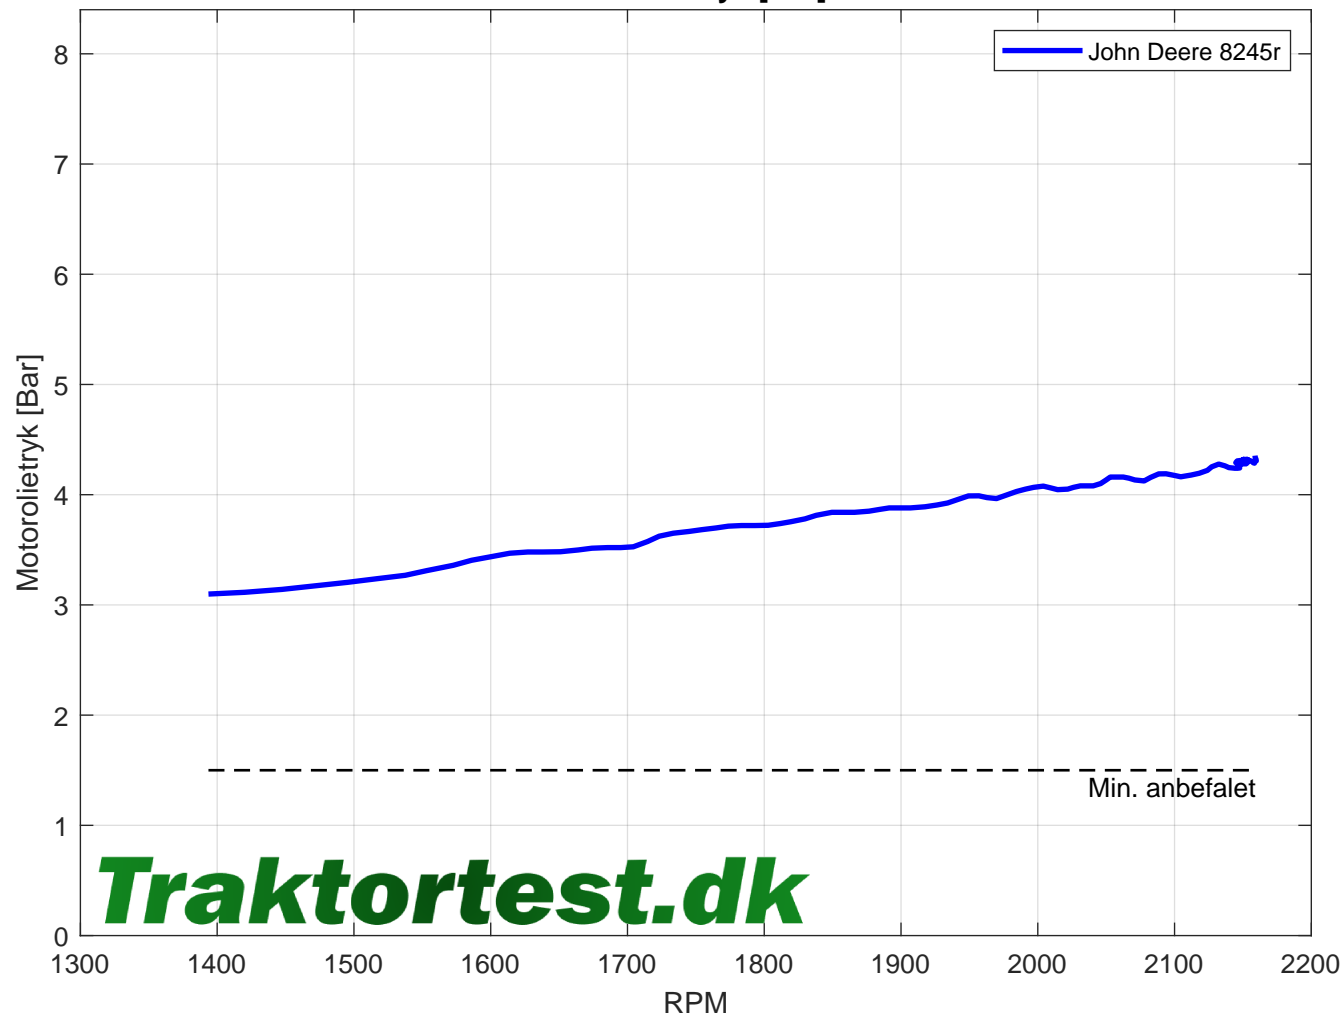

Motorolietryk [Bar]

Traktortest.dk