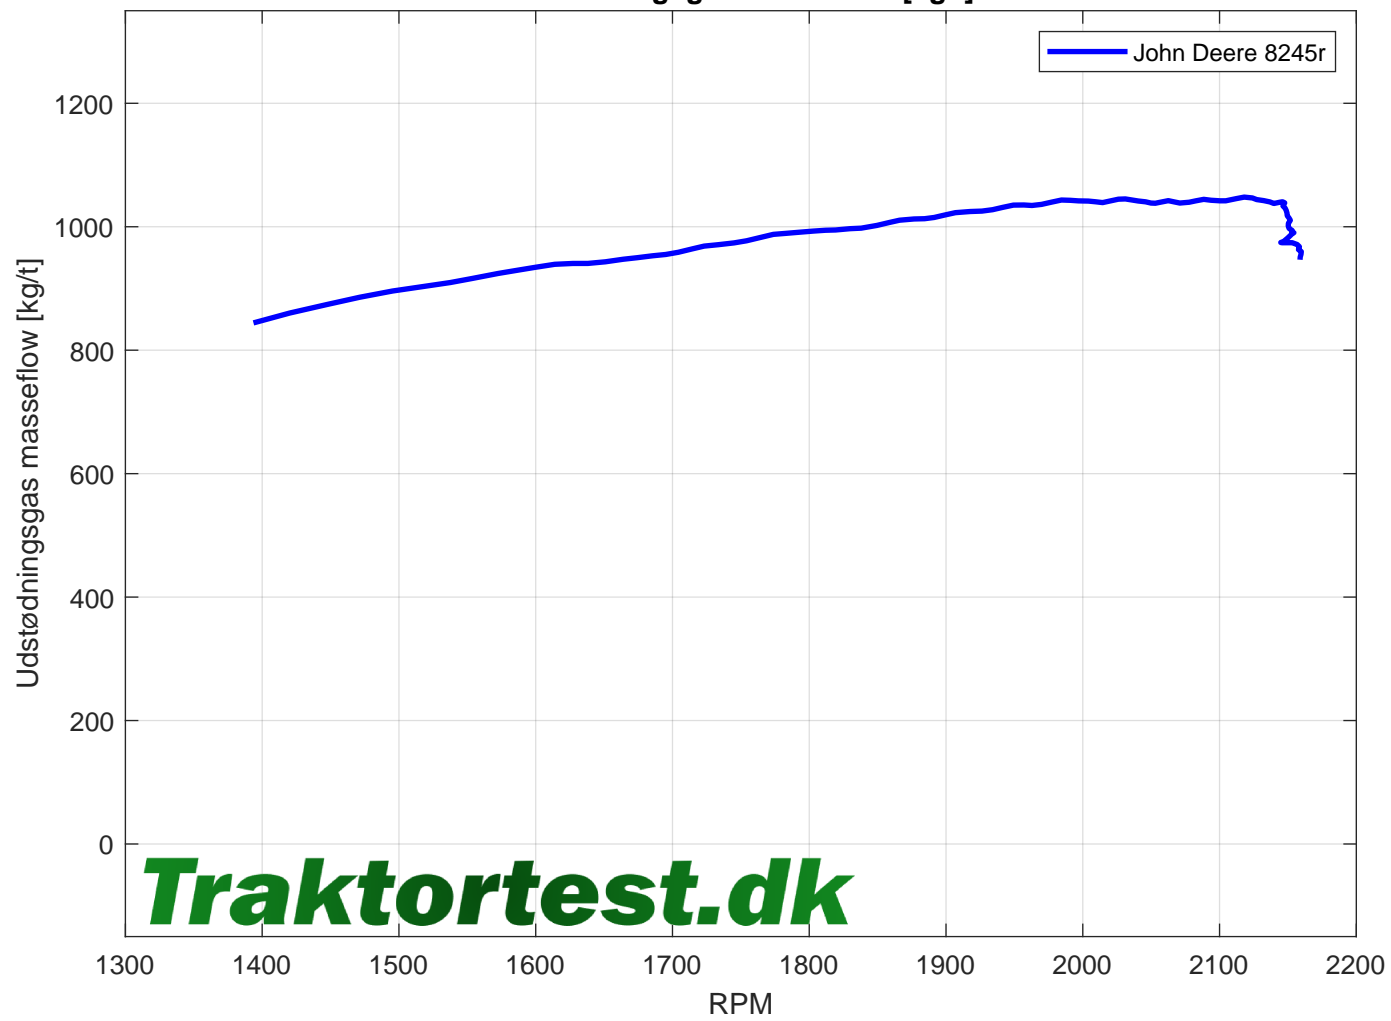

Udstødninggas masseflow [kg/t]

Traktortest.dk