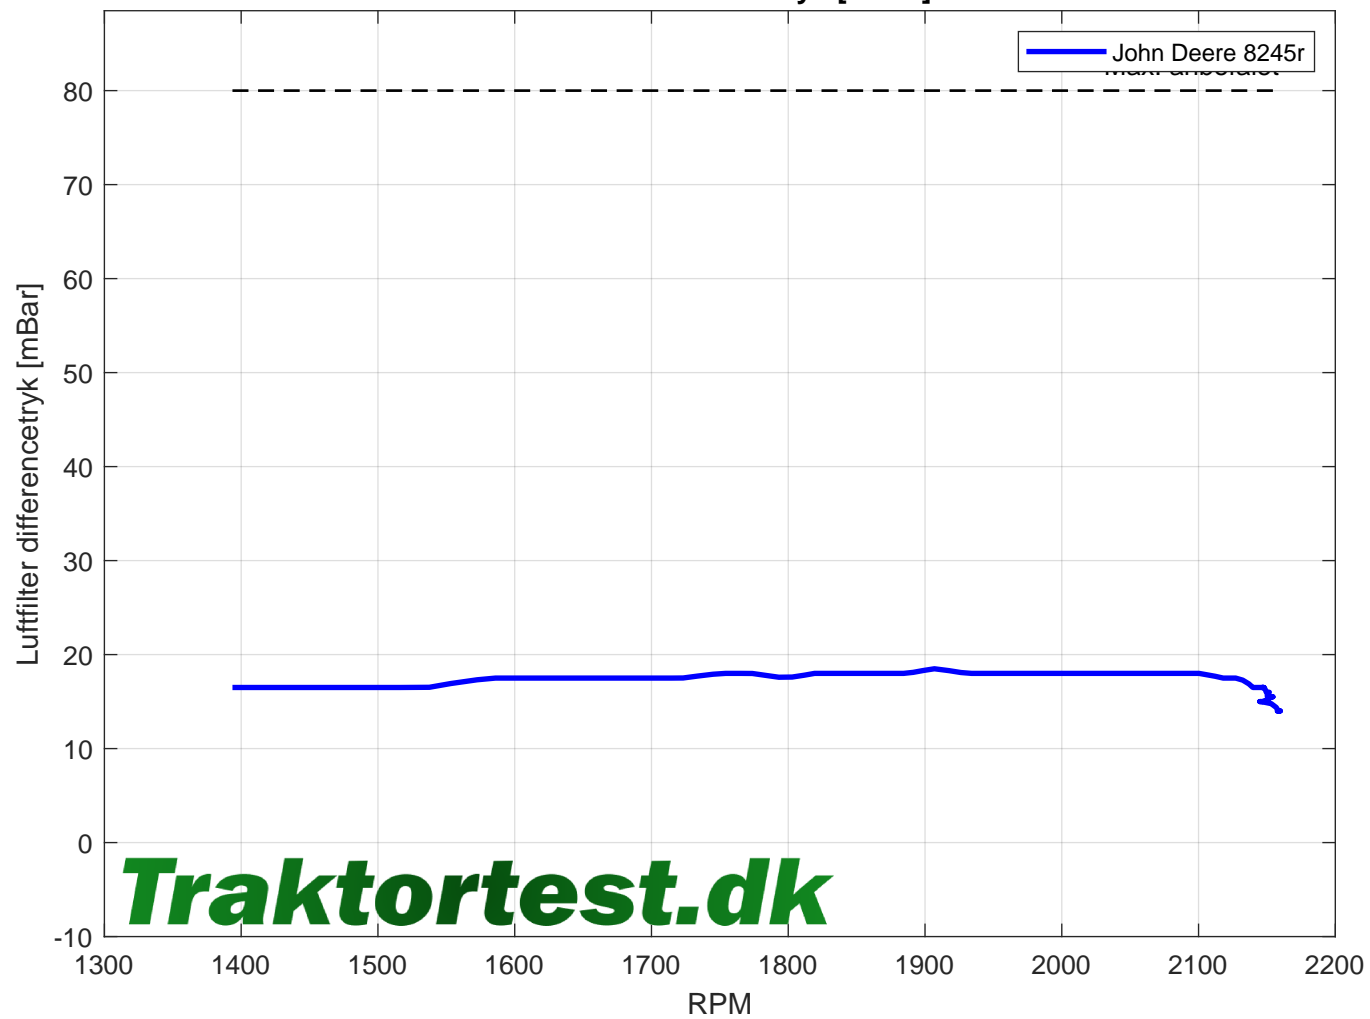

Luftfilter differencetryk [mBar]