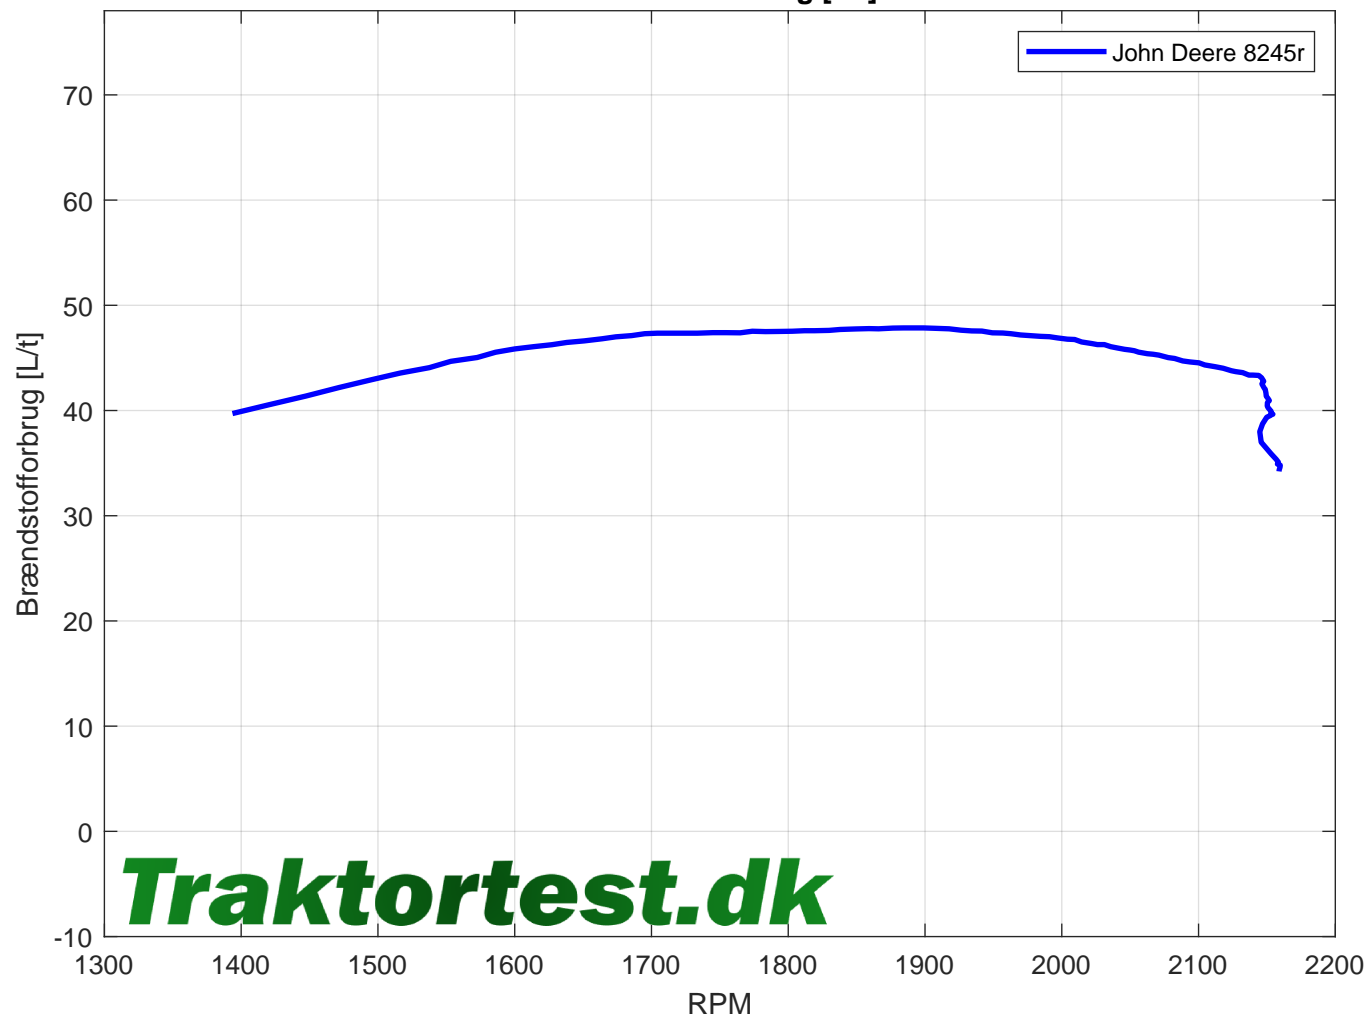

Brændstofforbrug [L/t]

Traktortest.dk