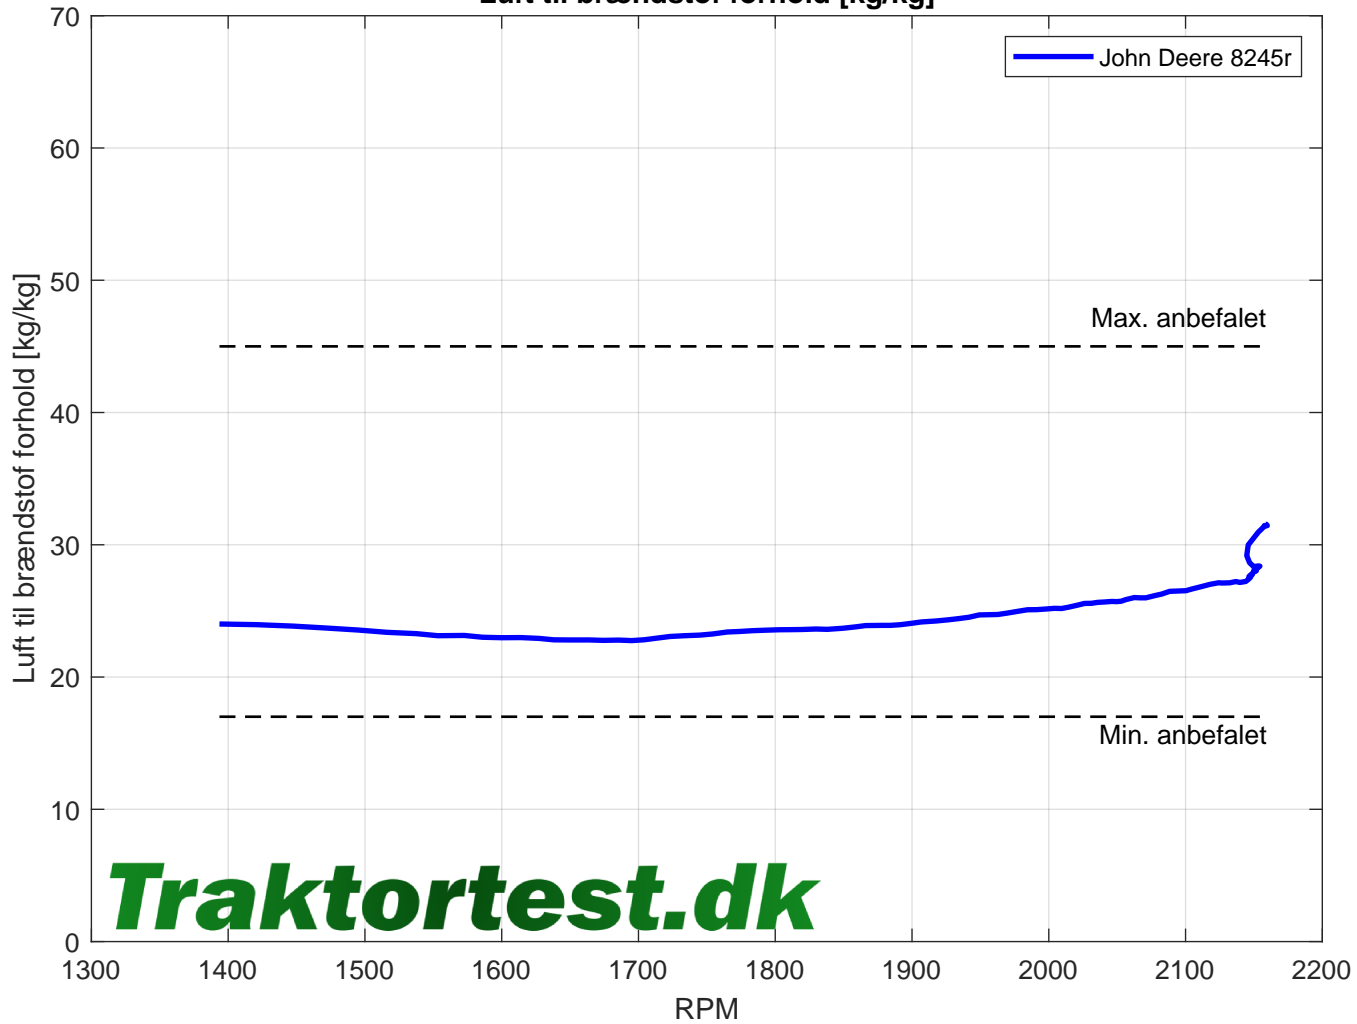

Luft til brændstof forhold [kg/kg]

Traktortest.dk